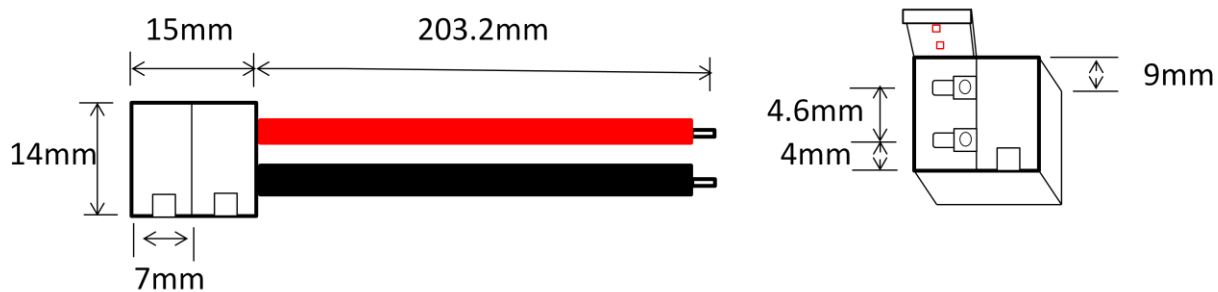

## SNAP LED Strip Solder less Power Connector

Features:

- Solder less LED Strip-to-Power connections
- 12 or 24v DC systems
- Use for single color (10mm) LED Flexible Strip or LED Ribbon Lighting
- Available for our RGB LED Flex Strip and LED Ribbon Lighting
- Locking Connector - Gen 2
- ONLY FOR 2 WIRE STRIPS